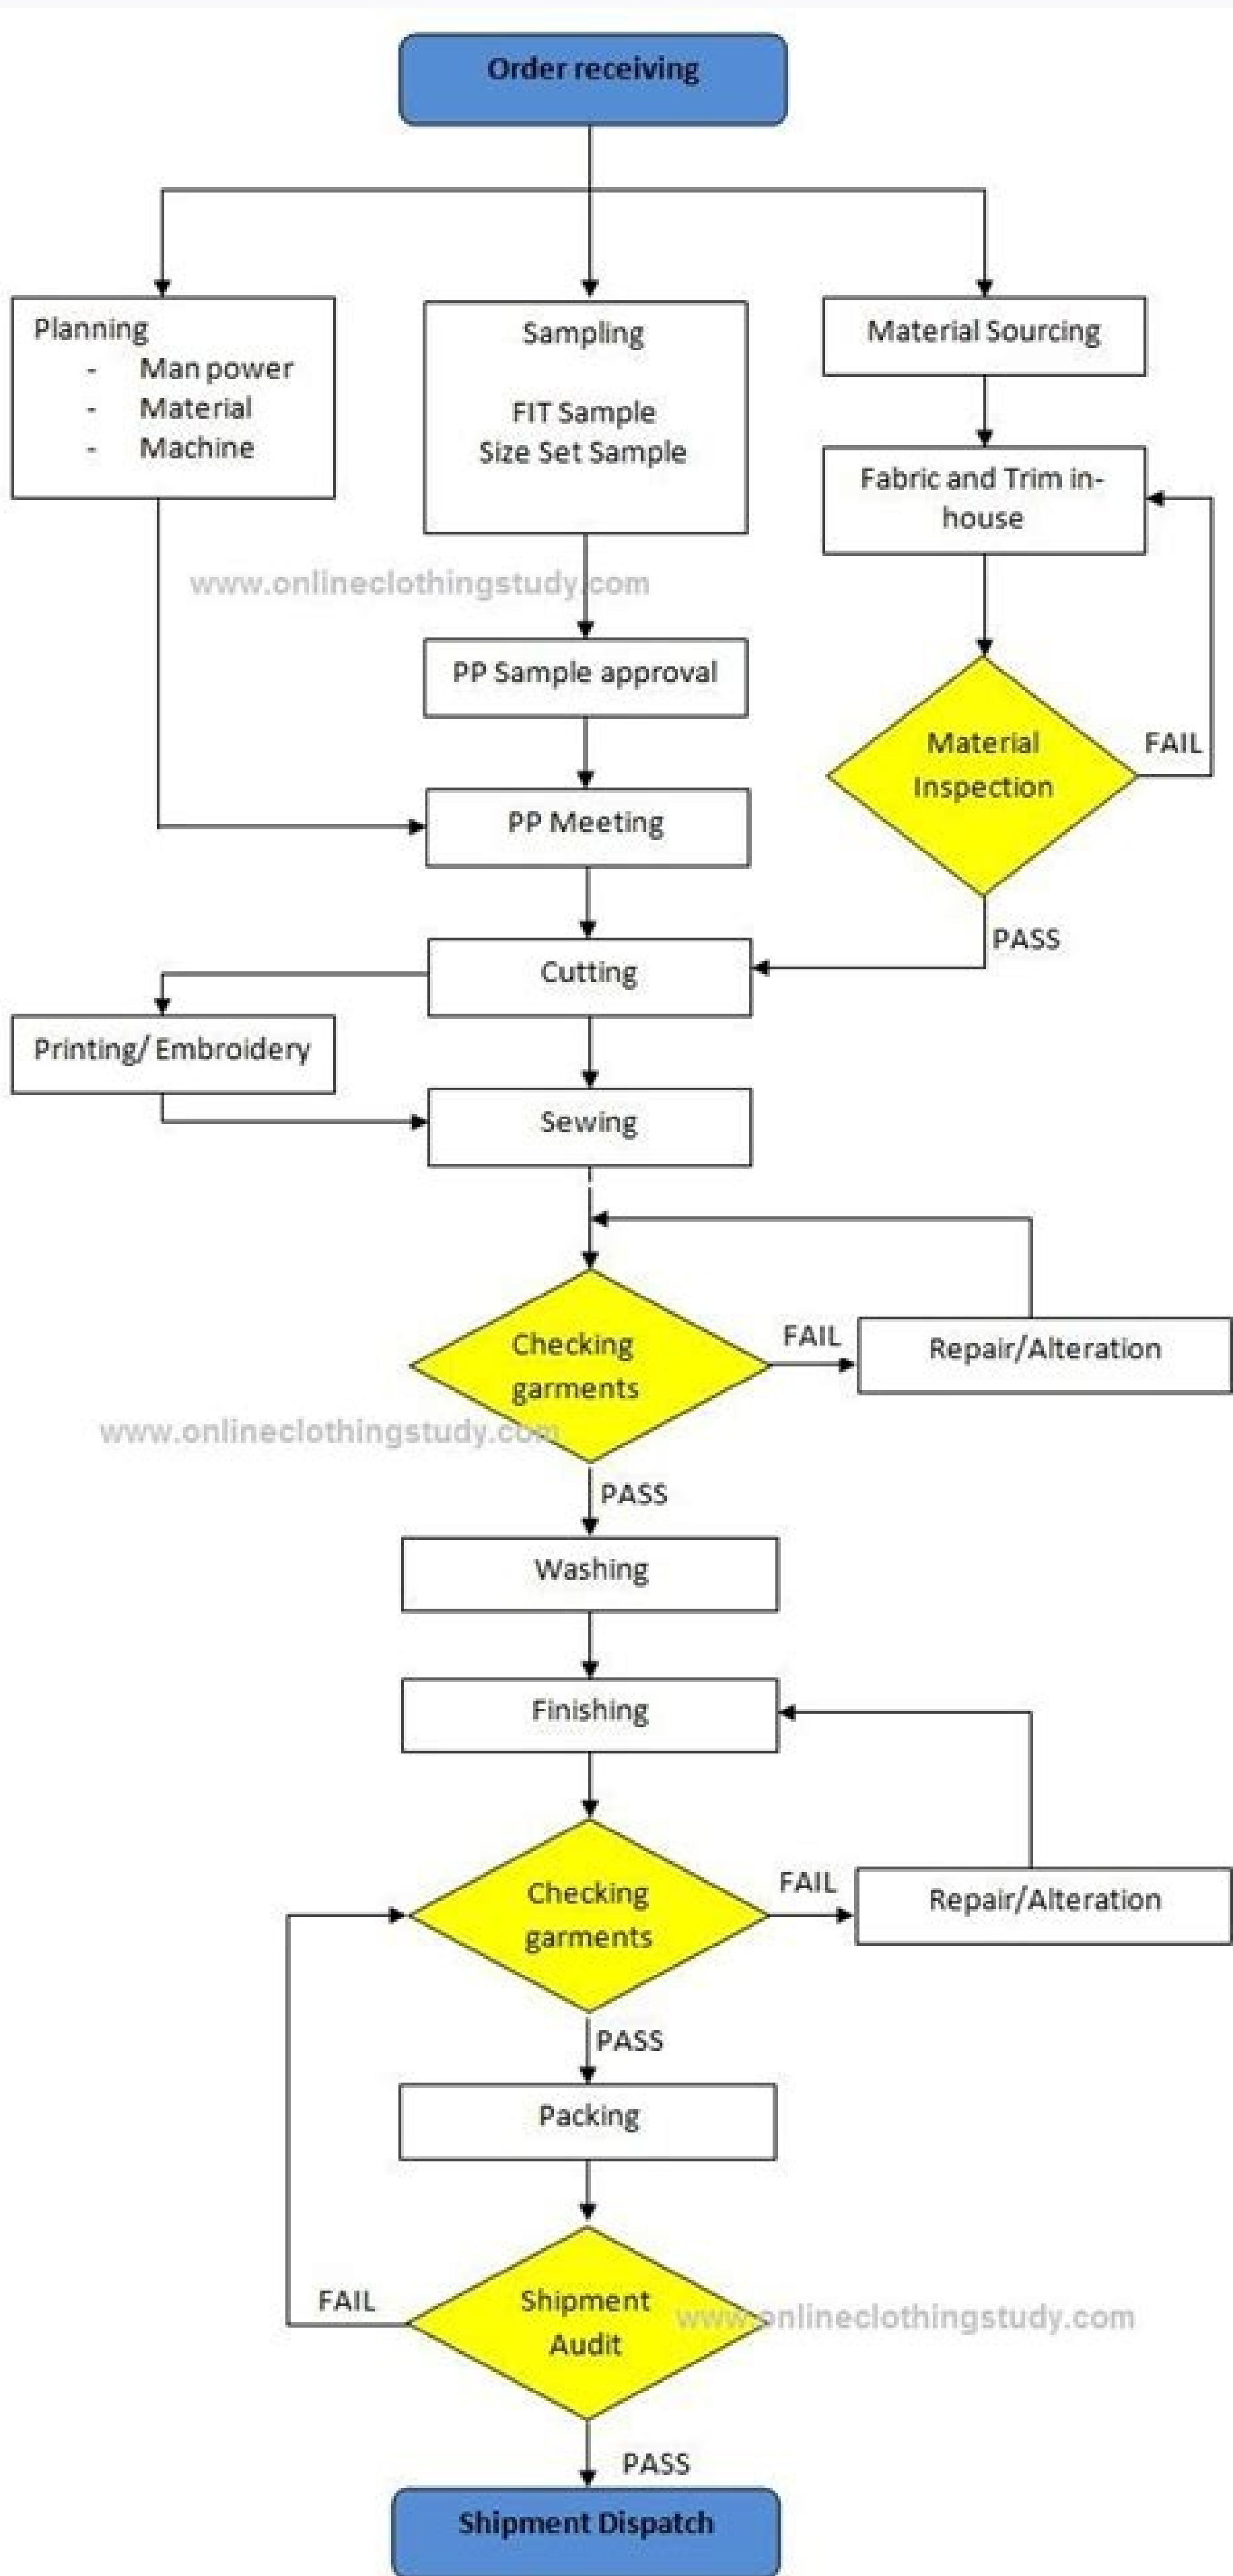

I'm not robot  reCAPTCHA

Continue

technique is dated and has one big limitation: it focuses on information rather than action. Data flow diagrams are, by definition, data-focused and don't provide a clear way to include all stakeholders in the process whereas BPMN can. An activity diagram visually presents a series of actions or flow of control in a system similar to a flowchart or a data flow diagram. Activity diagrams are often used in business process modeling. They can also describe the steps in a use case diagram. Activities modeled can be ... Data flow diagram often used in connection with human process and can be displayed as workflow diagram. The critical Process Flow Diagram is another flowchart technique for designing data flow in connection with organizational processes. The critical Process flow diagram may use different range of symbols than a classic workflow diagram.